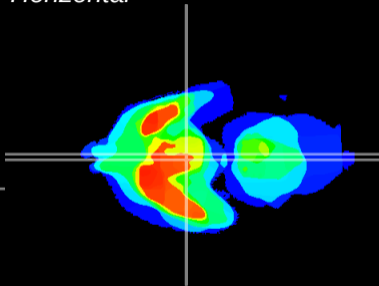

Coronal

Sagittal-R

Sagittal-L

ViBrism: CX00001
Horizontal

Arc