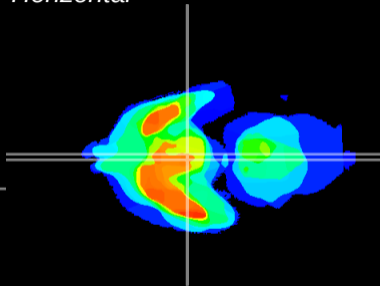

Coronal

Sagittal-R

Sagittal-L

ViBrism: CX00003
Horizontal

Arc