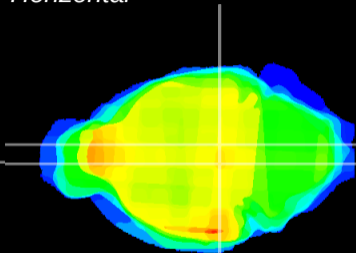

Coronal

Sagittal-R

Sagittal-L

ViBrism: CX00007
Horizontal

VTA