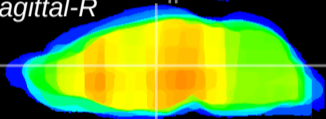

Coronal

Sagittal-R

Sagittal-L

ViBrism: CX00010
Horizontal

MD