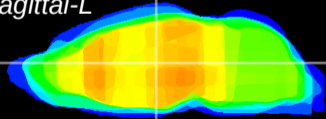

Coronal

Sagittal-R

Sagittal-L

ViBrism: CX00010
Horizontal

MD