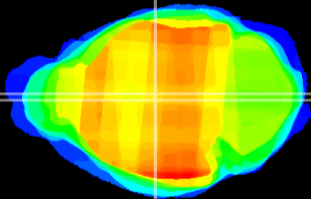

Coronal

Sagittal-R

Sagittal-L

ViBrism: CX00010
Horizontal

MD