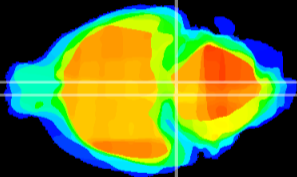

Coronal

Sagittal-R

Sagittal-L

ViBrism: CX00016
Horizontal

Pn