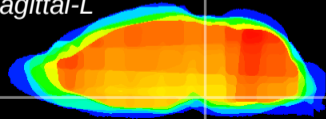

Coronal

Sagittal-R

Sagittal-L

ViBrism: CX00016
Horizontal

Pn