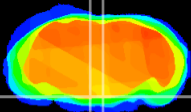

Coronal

Sagittal-R

Sagittal-L

ViBrism: CX00016
Horizontal

Pn