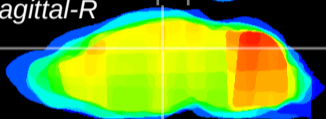

Coronal

Sagittal-R

Sagittal-L

ViBrism: CX00018
Horizontal

DG