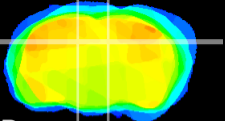

Coronal

Sagittal-R

Sagittal-L

ViBrism: CX00018
Horizontal

DG