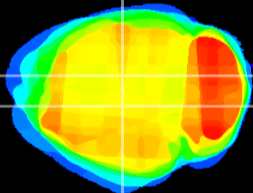

Coronal

Sagittal-R

Sagittal-L

ViBrism: CX00018
Horizontal

DG