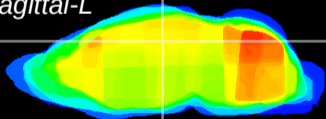

Coronal

Sagittal-R

Sagittal-L

ViBrism: CX00018
Horizontal

DG