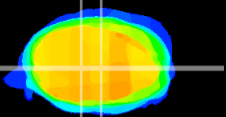

Coronal

Sagittal-R

Sagittal-L

ViBrism: CX00020
Horizontal

MVe