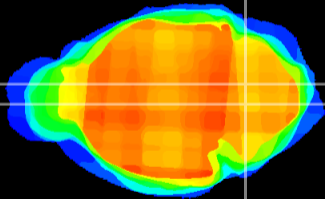

Coronal

Sagittal-R

Sagittal-L

ViBrism: CX00020
Horizontal

MVe