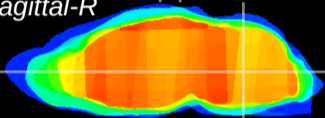

Coronal

Sagittal-R

Sagittal-L

ViBrism: CX00020
Horizontal

MVe