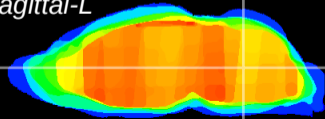

Coronal

Sagittal-R

Sagittal-L

ViBrism: CX00020
Horizontal

MVe