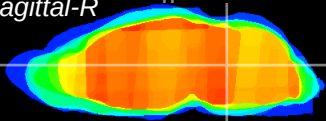

Coronal

Sagittal-R

Sagittal-L

ViBrism: CX00020
Horizontal

Tg