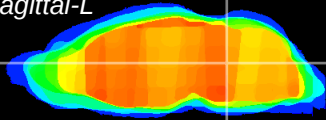

Coronal

Sagittal-R

Sagittal-L

ViBrism: CX00020
Horizontal

Tg