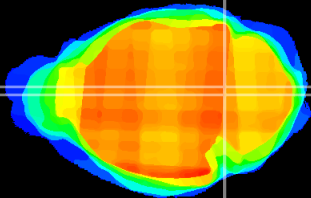

Coronal

Sagittal-R

Sagittal-L

ViBrism: CX00020
Horizontal

Tg