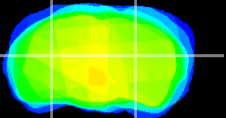

Coronal

Sagittal-R

Sagittal-L

ViBrism: CX00022
Horizontal

LG