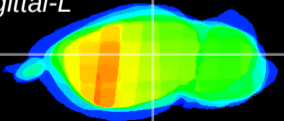

Coronal

Sagittal-R

Sagittal-L

ViBrism: CX00022
Horizontal

LG