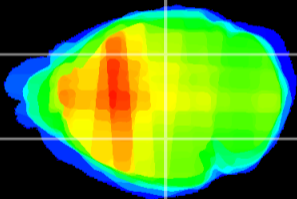

Coronal

Sagittal-R

Sagittal-L

ViBrism: CX00022
Horizontal

LG