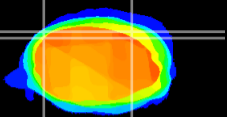

Coronal

Sagittal-R

Sagittal-L

ViBrism: CX00024
Horizontal

Cb lobe