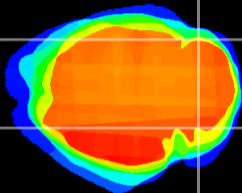

Coronal

Sagittal-R

Sagittal-L

ViBrism: CX00024
Horizontal

Cb lobe