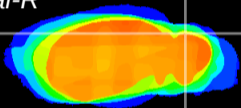

Coronal

Sagittal-R

Sagittal-L

ViBrism: CX00024
Horizontal

Cb lobe