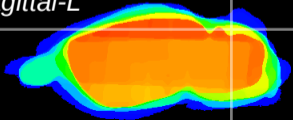

Coronal

Sagittal-R

Sagittal-L

ViBrism: CX00024
Horizontal

Cb lobe