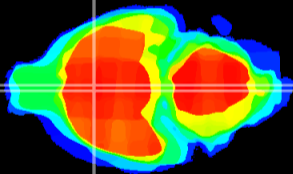

Coronal

Sagittal-R

Sagittal-L

ViBrism: CX00028
Horizontal

MPA