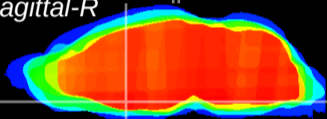

Coronal

Sagittal-R

Sagittal-L

ViBrism: CX00028
Horizontal

MPA