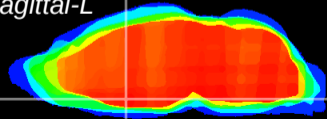

Coronal

Sagittal-R

Sagittal-L

ViBrism: CX00028
Horizontal

MPA