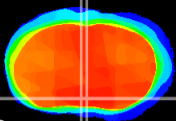

Coronal

Sagittal-R

Sagittal-L

ViBrism: CX00028
Horizontal

MPA