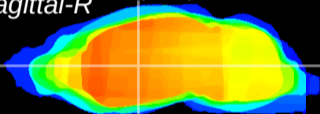

Coronal

Sagittal-R

Sagittal-L

ViBrism: CX00034
Horizontal

VA/VL