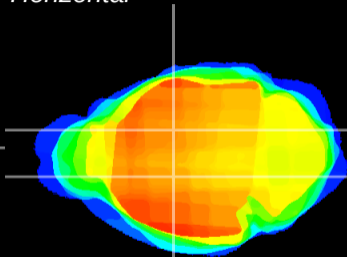

Coronal

Sagittal-R

Sagittal-L

ViBrism: CX00034
Horizontal

VA/VL