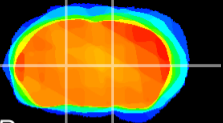

Coronal

Sagittal-R

Sagittal-L

ViBrism: CX00034
Horizontal

VA/VL