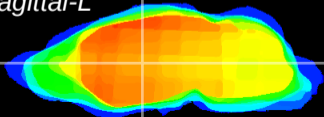

Coronal

Sagittal-R

Sagittal-L

ViBrism: CX00034
Horizontal

VA/VL