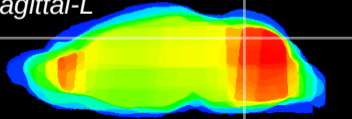

Coronal

Sagittal-R

Sagittal-L

ViBrism: CX00046
Horizontal

Cb vermis