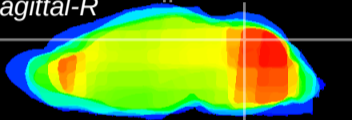

Coronal

Sagittal-R

Sagittal-L

ViBrism: CX00046
Horizontal

Cb vermis