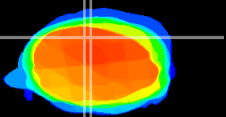

Coronal

Sagittal-R

Sagittal-L

ViBrism: CX00046
Horizontal

Cb vermis