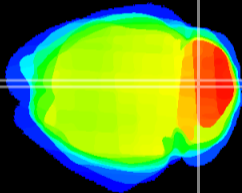

Coronal

Sagittal-R

Sagittal-L

ViBrism: CX00046
Horizontal

Cb vermis