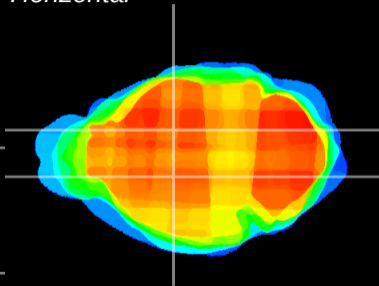

Coronal

Sagittal-R

Sagittal-L

ViBrism: CX00048
Horizontal

VA/VL