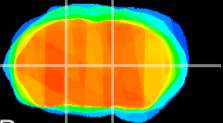

Coronal

Sagittal-R

Sagittal-L

ViBrism: CX00048
Horizontal

VA/VL