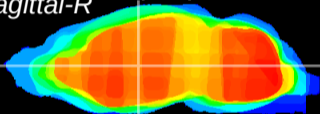

Coronal

Sagittal-R

Sagittal-L

ViBrism: CX00048
Horizontal

VA/VL