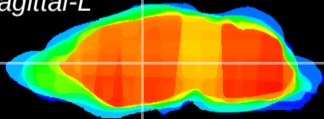

Coronal

Sagittal-R

Sagittal-L

ViBrism: CX00048
Horizontal

VA/VL