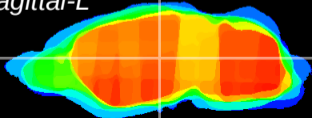

Coronal

Sagittal-R

Sagittal-L

ViBrism: CX00048
Horizontal

VPM/VPL