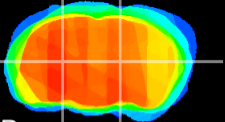

Coronal

Sagittal-R

Sagittal-L

ViBrism: CX00048
Horizontal

VPM/VPL