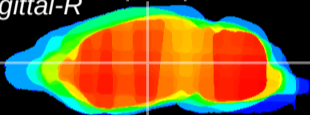

Coronal

Sagittal-R

Sagittal-L

ViBrism: CX00048
Horizontal

VPM/VPL