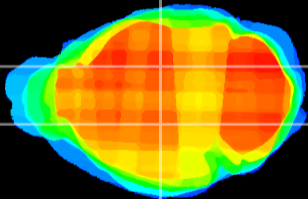

Coronal

Sagittal-R

Sagittal-L

ViBrism: CX00048
Horizontal

VPM/VPL