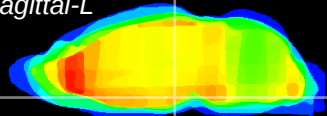

Coronal

Sagittal-R

Sagittal-L

ViBrism: CX00049
Horizontal

M