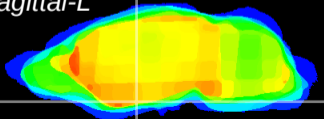

Coronal

Sagittal-R

Sagittal-L

ViBrism: CX00049  
Horizontal

S0