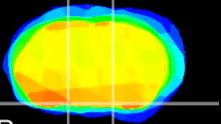

Coronal

Sagittal-R

Sagittal-L

ViBrism: CX00049  
Horizontal

S0