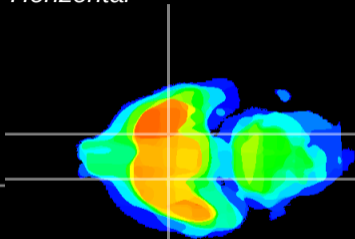

Coronal

Sagittal-R

Sagittal-L

ViBrism: CX00049  
Horizontal

S0