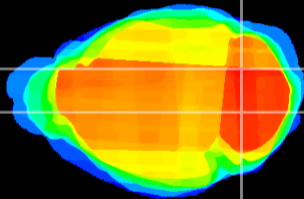

Coronal

Sagittal-R

Sagittal-L

ViBrism: CX00050
Horizontal

Cb nucleus