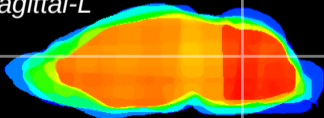

Coronal

Sagittal-R

Sagittal-L

ViBrism: CX00050
Horizontal

Cb nucleus