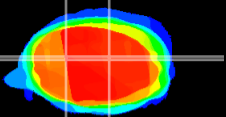

Coronal

Sagittal-R

Sagittal-L

ViBrism: CX00050
Horizontal

Cb nucleus