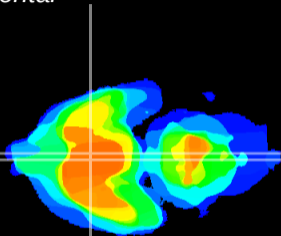

Coronal

Sagittal-R

Sagittal-L

ViBriSm: CX00050
Horizontal

SCN