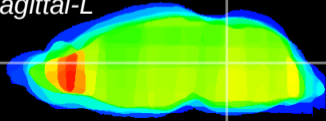

Coronal

Sagittal-R

Sagittal-L

ViBrism: CX00051
Horizontal

Tg