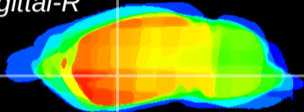

Coronal

Sagittal-R

Sagittal-L

ViBrism: CX00054
Horizontal

GP