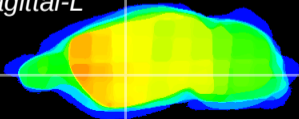

Coronal

Sagittal-R

Sagittal-L

ViBrism: CX00054
Horizontal

GP