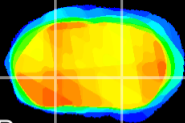

Coronal

Sagittal-R

Sagittal-L

ViBrism: CX00054
Horizontal

GP