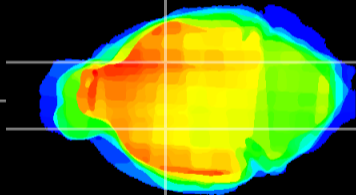

Coronal

Sagittal-R

Sagittal-L

ViBrism: CX00054
Horizontal

GP