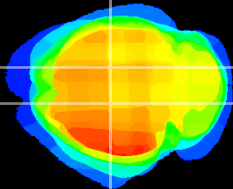

Coronal

Sagittal-R

Sagittal-L

ViBrism: CX00056
Horizontal

CA1