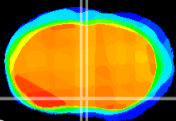

Coronal

Sagittal-R

Sagittal-L

ViBrism: CX00057
Horizontal

MPA