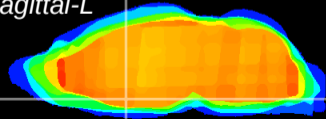

Coronal

Sagittal-R

Sagittal-L

ViBrism: CX00057
Horizontal

MPA