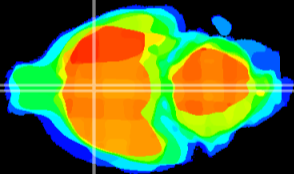

Coronal

Sagittal-R

Sagittal-L

ViBrism: CX00057
Horizontal

MPA