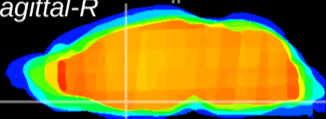

Coronal

Sagittal-R

Sagittal-L

ViBrism: CX00057
Horizontal

MPA