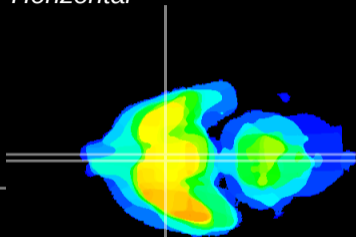

Coronal

Sagittal-R

Sagittal-L

ViBriSM: CX00058
Horizontal

SCN