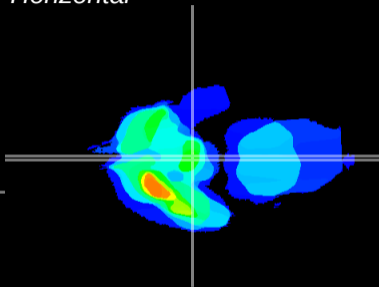

Coronal

Sagittal-R

Sagittal-L

ViBrism: CX00059
Horizontal

ME