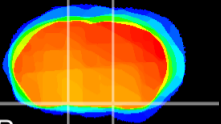

Coronal

Sagittal-R

Sagittal-L

ViBrism: CX00059
Horizontal

S0