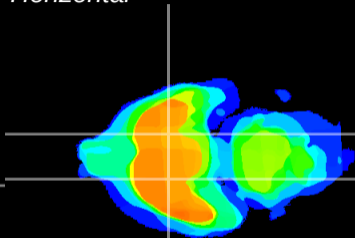

Coronal

Sagittal-R

Sagittal-L

ViBrism: CX00059
Horizontal

S0