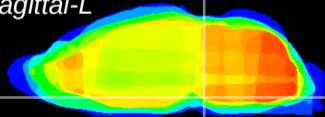

Coronal

Sagittal-R

Sagittal-L

ViBrism: CX00062
Horizontal

Pn