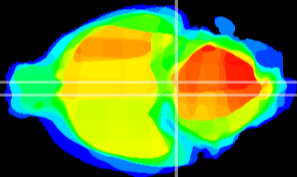

Coronal

Sagittal-R

Sagittal-L

ViBrism: CX00062
Horizontal

Pn