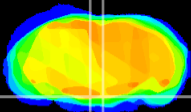

Coronal

Sagittal-R

Sagittal-L

ViBrism: CX00062
Horizontal

Pn