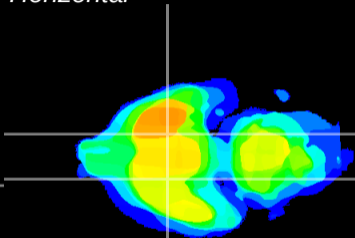

Coronal

Sagittal-R

Sagittal-L

ViBrisM: CX00062
Horizontal

S0