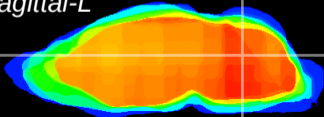

Coronal

Sagittal-R

Sagittal-L

ViBrism: CX00063  
Horizontal

Cb nucleus