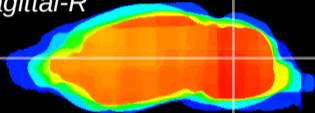

Coronal

Sagittal-R

Sagittal-L

ViBrism: CX00063  
Horizontal

Cb nucleus