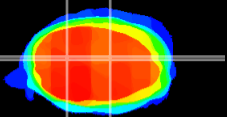

Coronal

Sagittal-R

Sagittal-L

ViBrism: CX00063  
Horizontal

Cb nucleus