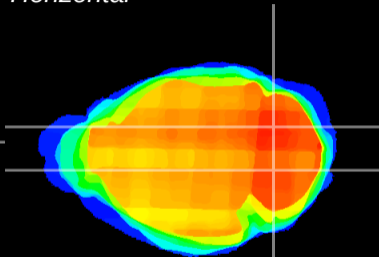

Coronal

Sagittal-R

Sagittal-L

ViBrism: CX00063  
Horizontal

Cb nucleus