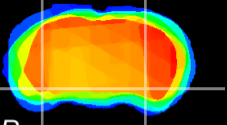

Coronal

Sagittal-R

Sagittal-L

ViBrism: CX00064  
Horizontal

ventral S