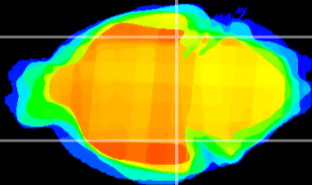

Coronal

Sagittal-R

Sagittal-L

ViBrism: CX00064  
Horizontal

ventral S