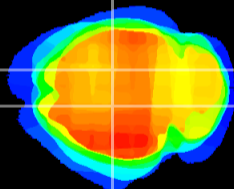

Coronal

Sagittal-R

Sagittal-L

ViBrism: CX00065
Horizontal

CA1