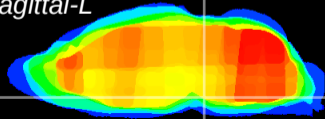

Coronal

Sagittal-R

Sagittal-L

ViBrism: CX00068
Horizontal

Pn