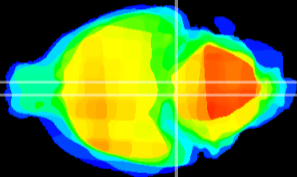

Coronal

Sagittal-R

Sagittal-L

ViBrism: CX00068
Horizontal

Pn