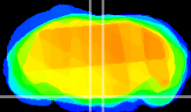

Coronal

Sagittal-R

Sagittal-L

ViBrism: CX00068
Horizontal

Pn