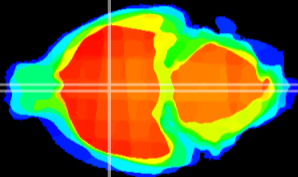

Coronal

Sagittal-R

Sagittal-L

ViBrism: CX00069
Horizontal

SPa dorsal