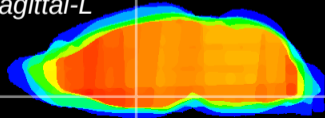

Coronal

Sagittal-R

Sagittal-L

ViBrism: CX00069
Horizontal

SPa dorsal