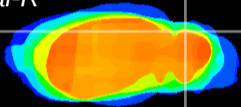

Coronal

Sagittal-R

Sagittal-L

ViBrism: CX00070
Horizontal

Cb lobe