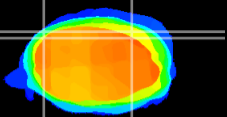

Coronal

Sagittal-R

Sagittal-L

ViBrism: CX00070
Horizontal

Cb lobe