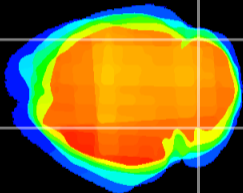

Coronal

Sagittal-R

Sagittal-L

ViBrism: CX00070
Horizontal

Cb lobe