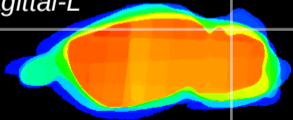

Coronal

Sagittal-R

Sagittal-L

ViBrism: CX00070
Horizontal

Cb lobe