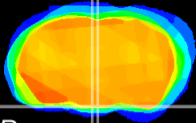

Coronal

Sagittal-R

Sagittal-L

ViBrism: CX00072
Horizontal

Arc