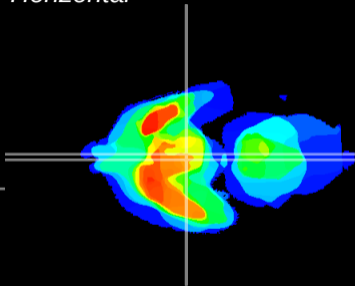

Coronal

Sagittal-R

Sagittal-L

ViBrism: CX00072
Horizontal

Arc