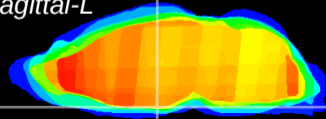

Coronal

Sagittal-R

Sagittal-L

ViBrism: CX00072
Horizontal

Arc