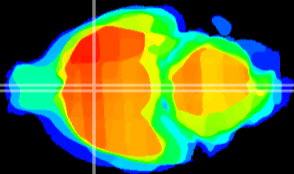

Coronal

Sagittal-R

Sagittal-L

ViBrism: CX00072  
Horizontal

MPA