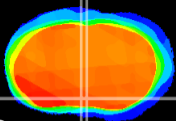

Coronal

Sagittal-R

Sagittal-L

ViBrism: CX00072  
Horizontal

MPA