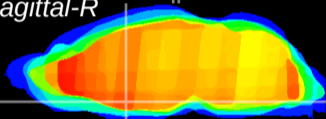

Coronal

Sagittal-R

Sagittal-L

ViBrism: CX00072  
Horizontal

MPA