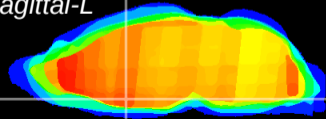

Coronal

Sagittal-R

Sagittal-L

ViBrism: CX00072  
Horizontal

MPA