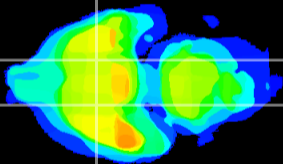

Coronal

Sagittal-R

Sagittal-L

ViBrism: CX00075
Horizontal

S0