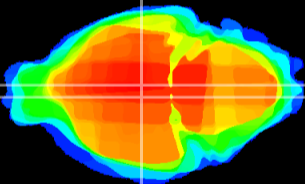

Coronal

Sagittal-R

Sagittal-L

ViBrism: CX00077
Horizontal

DM