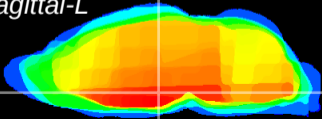

Coronal

Sagittal-R

Sagittal-L

ViBrism: CX00077
Horizontal

DM