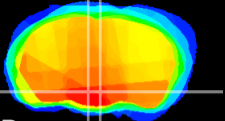

Coronal

Sagittal-R

Sagittal-L

ViBrism: CX00077
Horizontal

DM