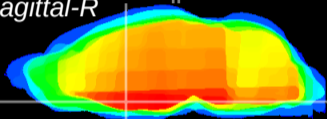

Coronal

Sagittal-R

Sagittal-L

ViBrism: CX00077
Horizontal

MPA