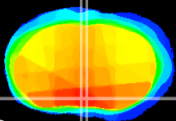

Coronal

Sagittal-R

Sagittal-L

ViBrism: CX00077
Horizontal

MPA