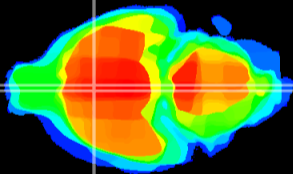

Coronal

Sagittal-R

Sagittal-L

ViBrism: CX00077
Horizontal

MPA