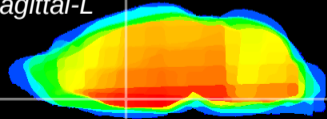

Coronal

Sagittal-R

Sagittal-L

ViBrism: CX00077
Horizontal

MPA