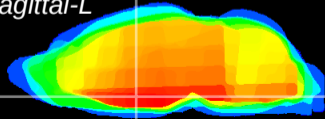

Coronal

Sagittal-R

Sagittal-L

ViBrism: CX00077
Horizontal

SPa dorsal