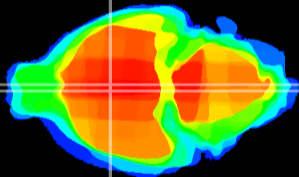

Coronal

Sagittal-R

Sagittal-L

ViBrism: CX00077
Horizontal

SPa dorsal