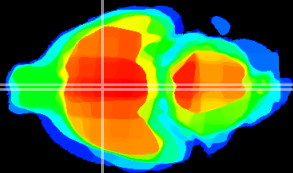

Coronal

Sagittal-R

Sagittal-L

ViBrism: CX00077
Horizontal

SPa ventral