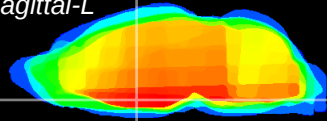

Coronal

Sagittal-R

Sagittal-L

ViBrism: CX00077
Horizontal

SPa ventral