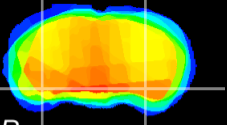

Coronal

Sagittal-R

Sagittal-L

ViBrism: CX00077  
Horizontal

ventral S