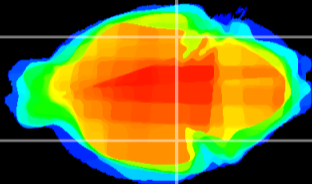

Coronal

Sagittal-R

Sagittal-L

ViBrism: CX00077  
Horizontal

ventral S