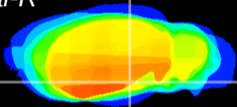

Coronal

Sagittal-R

Sagittal-L

ViBrism: CX00077  
Horizontal

ventral S