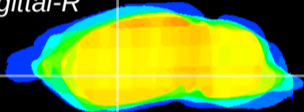

Coronal

Sagittal-R

Sagittal-L

ViBrism: CX00078
Horizontal

GP