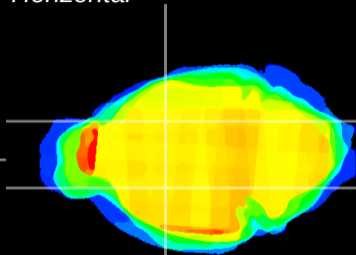

Coronal

Sagittal-R

Sagittal-L

ViBrism: CX00078
Horizontal

GP