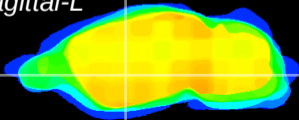

Coronal

Sagittal-R

Sagittal-L

ViBrism: CX00078
Horizontal

GP