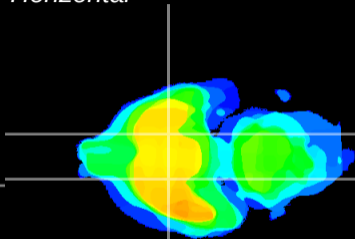

Coronal

Sagittal-R

Sagittal-L

ViBrism: CX00078
Horizontal

S0