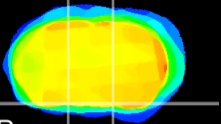

Coronal

Sagittal-R

Sagittal-L

ViBrism: CX00078
Horizontal

S0