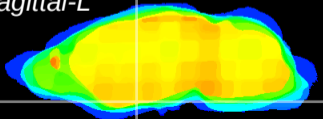

Coronal

Sagittal-R

Sagittal-L

ViBrism: CX00078
Horizontal

S0