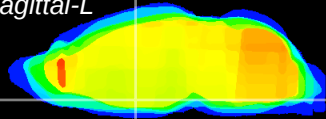

Coronal

Sagittal-R

Sagittal-L

ViBrism: CX00079  
Horizontal

SPa ventral