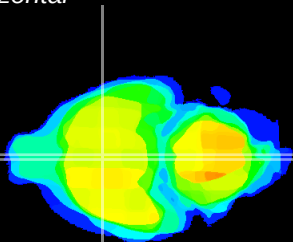

Coronal

Sagittal-R

Sagittal-L

ViBrism: CX00079  
Horizontal

SPa ventral