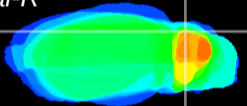

Coronal

Sagittal-R

Sagittal-L

ViBrism: CX00082
Horizontal

Cb lobe