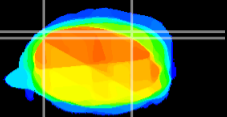

Coronal

Sagittal-R

Sagittal-L

ViBrism: CX00082
Horizontal

Cb lobe