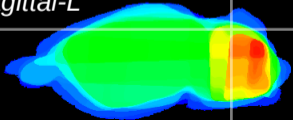

Coronal

Sagittal-R

Sagittal-L

ViBrism: CX00082
Horizontal

Cb lobe