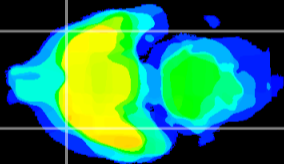

Coronal

Sagittal-R

Sagittal-L

ViBrism: CX00083
Horizontal

Pir