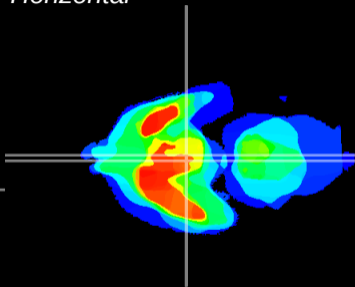

Coronal

Sagittal-R

Sagittal-L

ViBrism: CX00089
Horizontal

Arc