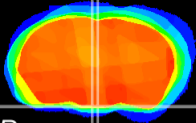

Coronal

Sagittal-R

Sagittal-L

ViBrism: CX00089
Horizontal

Arc