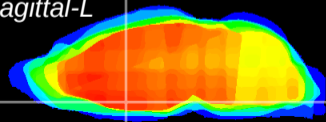

Coronal

Sagittal-R

Sagittal-L

ViBrism: CX00089
Horizontal

MPA