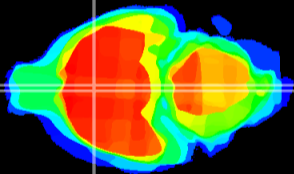

Coronal

Sagittal-R

Sagittal-L

ViBrism: CX00089
Horizontal

MPA