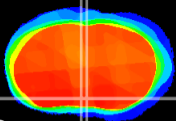

Coronal

Sagittal-R

Sagittal-L

ViBrism: CX00089
Horizontal

MPA