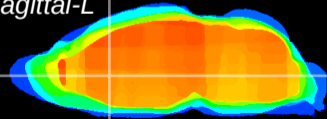

Coronal

Sagittal-R

Sagittal-L

ViBrism: CX00090  
Horizontal

LS