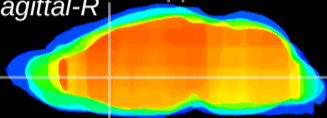

Coronal

Sagittal-R

Sagittal-L

ViBrism: CX00090  
Horizontal

LS