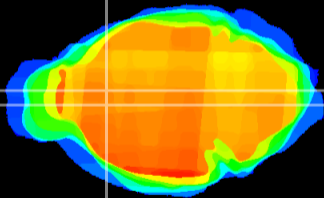

Coronal

Sagittal-R

Sagittal-L

ViBrism: CX00090  
Horizontal

LS