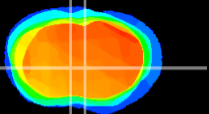

Coronal

Sagittal-R

Sagittal-L

ViBrism: CX00090  
Horizontal

LS